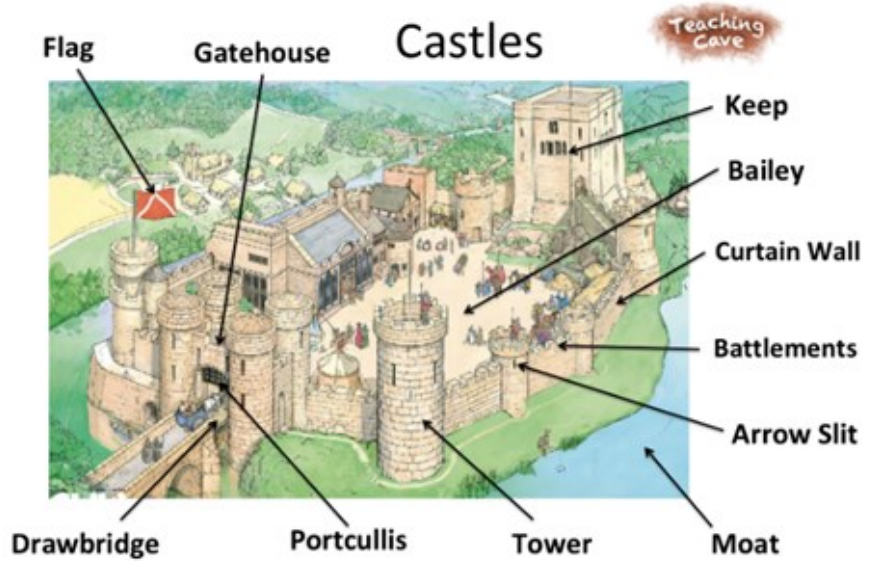

Year 2- Autumn- Castles

Key vocabulary

Defend	Protect from danger.
Conquer	To fight for a place.
Lords and Ladies	The people who lived in castles and had lots of money.
Peasants	The people who didn't have much money, and lived in small houses made from wood and straw.
Moat	The water that is around a castle.
Armour	Hard, metal clothes worn by knights to protect their bodies.
Knight	A man who works for the Lords and Kings.
Castles	A type of home that was built to protect the people inside.

Key information

What is a castle?

A castle is a type of home that was built to protect the rich people inside.

Who lived in a castle?

A long time ago, Kings and Lords lived in castles with their families. They were rich people who had lots of money.

Why were castles built?

Castles were built to protect the rich people inside.

Where were castles built?

Castles were often built on hilltops and by water to make them easier to defend.

1068 Warwick castle built

2020 - Now

1120 Kenilworth castle built

2013/2014 You were born.